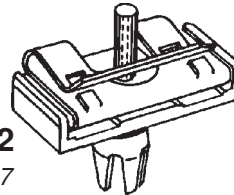

435112

1304-967
Nylon Bumper Cover
Moulding Clip
w/Metal Retainer
10mm Wide, 23mm Long
Fits Into 6mm Hole
Volvo 240 & 260
'83 - UP
Box Qty. 25

435490

1202-997
Green Nylon
Moulding Clip
Volvo
Box Qty. 25