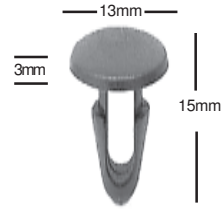

445178

MB178893
Black
Box Qty. 25

445180

MB222647
Burgundy
Box Qty. 25

445182

MB178894
Blue
Box Qty. 25

445184

MB178899
Off White
Box Qty. 25

445186

MB178896
Light Blue
Box Qty. 25

Mitsubishi

Visit us at
[www.srfast.com!](http://www.srfast.com)