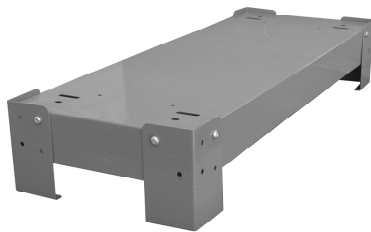

CABINETS, BINS

Cabinets, Bins, Etc.

99901

18 Drawer Cabinet with 36 Dividers

Overall Size - 33-3/4" Wide x 11-5/8" Deep x 10-7/8" High
 Drawer Size- 5-3/8" Wide x 11-1/4" Deep x 2-3/4" High
 Made of Prime Cold Rolled Steel. The Finish is Rust & Acid Resistant. Blue Powder Coated, Baked Enamel.
 Weight 50 Lbs.

99900 Additional Dividers for #99901 Bin

99815

40 Compartment Open Slot Parts Bin

Made of prime cold roll steel and will not warp, twist or sag. Two of these bins will bolt together to make an 80 compartment bin.

33-3/4" Wide x 8-1/2" Deep x 22-1/4" High
 Bin slot size: 4" Wide x 4" High x 8-3/8" Deep.
 Weight 40 Lbs. Blue Powder Coated, Baked Enamel

99807

Base Stand For Bins #99901 or #99815.

Made of prime cold roll steel.
 34-1/8" Wide x 12-1/4" Deep x 5-3/4" High
 Blue Powder Coated, Baked Enamel

99817

Aerosol / Utility Cabinet

Made of prime cold rolled steel. Comes with one slotted shelf and two solid shelves. Both are adjustable with 8 different height positions. Will store from 38-44 aerosol cans. Doors lock for added security.
 30" Wide x 20 High x 13" Deep
 Blue and White Powder Coated, Baked Enamel
 1 - Cabinet per box Weight 38 Lbs.