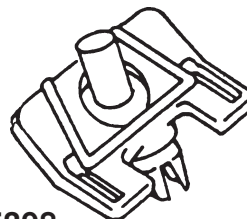

435392

51-13-1-804-205
Nylon
Moulding Clip
with Sealer
Box Qty. 50

435393

51-13-1-848-312
Nylon
Moulding Clip
Box Qty. 10

435395

51-13-1-848-664
Plastic
Body Side Moulding Clip
BMW 320I
Box Qty. 25

435396

51-13-1-816-019
Plastic
Body Side Moulding Clip
BMW 2002
Box Qty. 25

435397

51-13-1-808-841
Plastic
Body Side Moulding Clip
BMW 528, 530 & Bavaria
Box Qty. 50

435398

51-13-1-876-128
Plastic
Body Side Moulding Clip
BMW 218i, 325e
1983 - UP
Box Qty. 25

435399

51-13-1-946-258
Plastic
Drive Type
Side Moulding Clip
Hole: M7, P.R.: 2mm
BMW 5 Series
Box Qty. 25